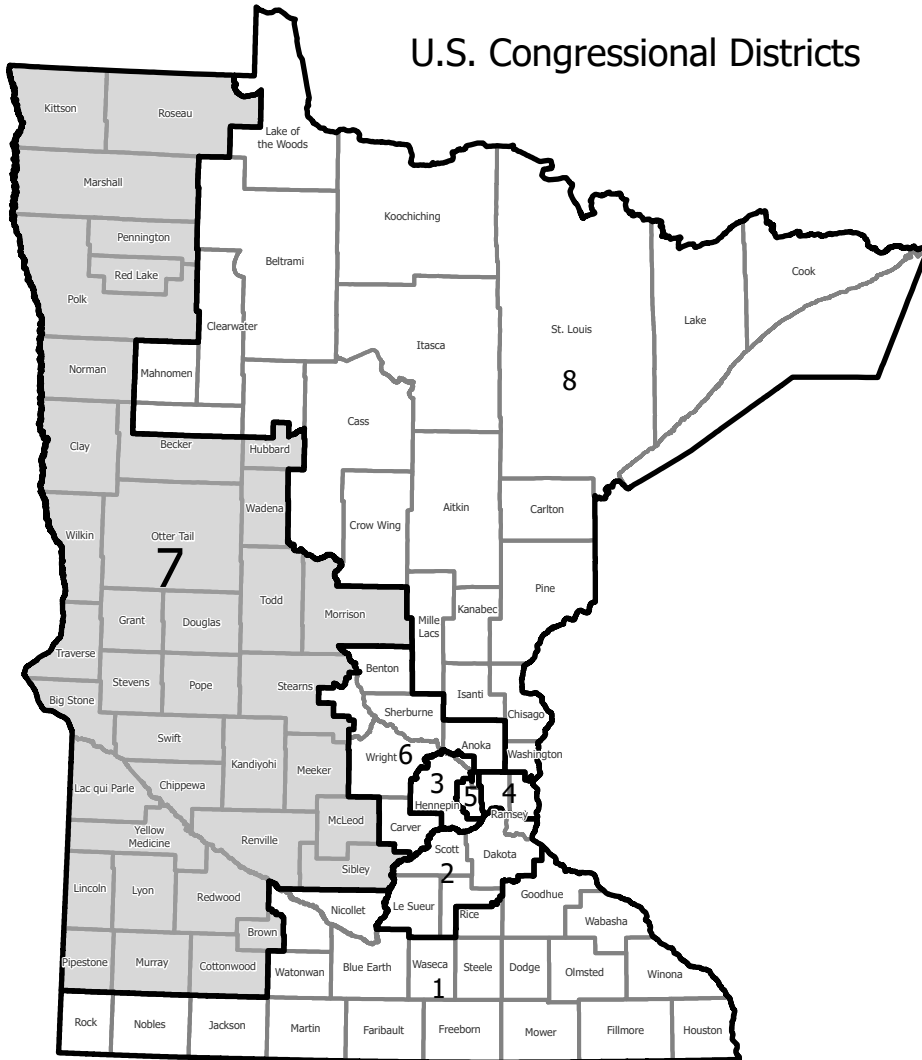

# OFFICIAL PUBLICATION

U.S. Congressional Districts

Minnesota Senate District 15

Minnesota House District 15B