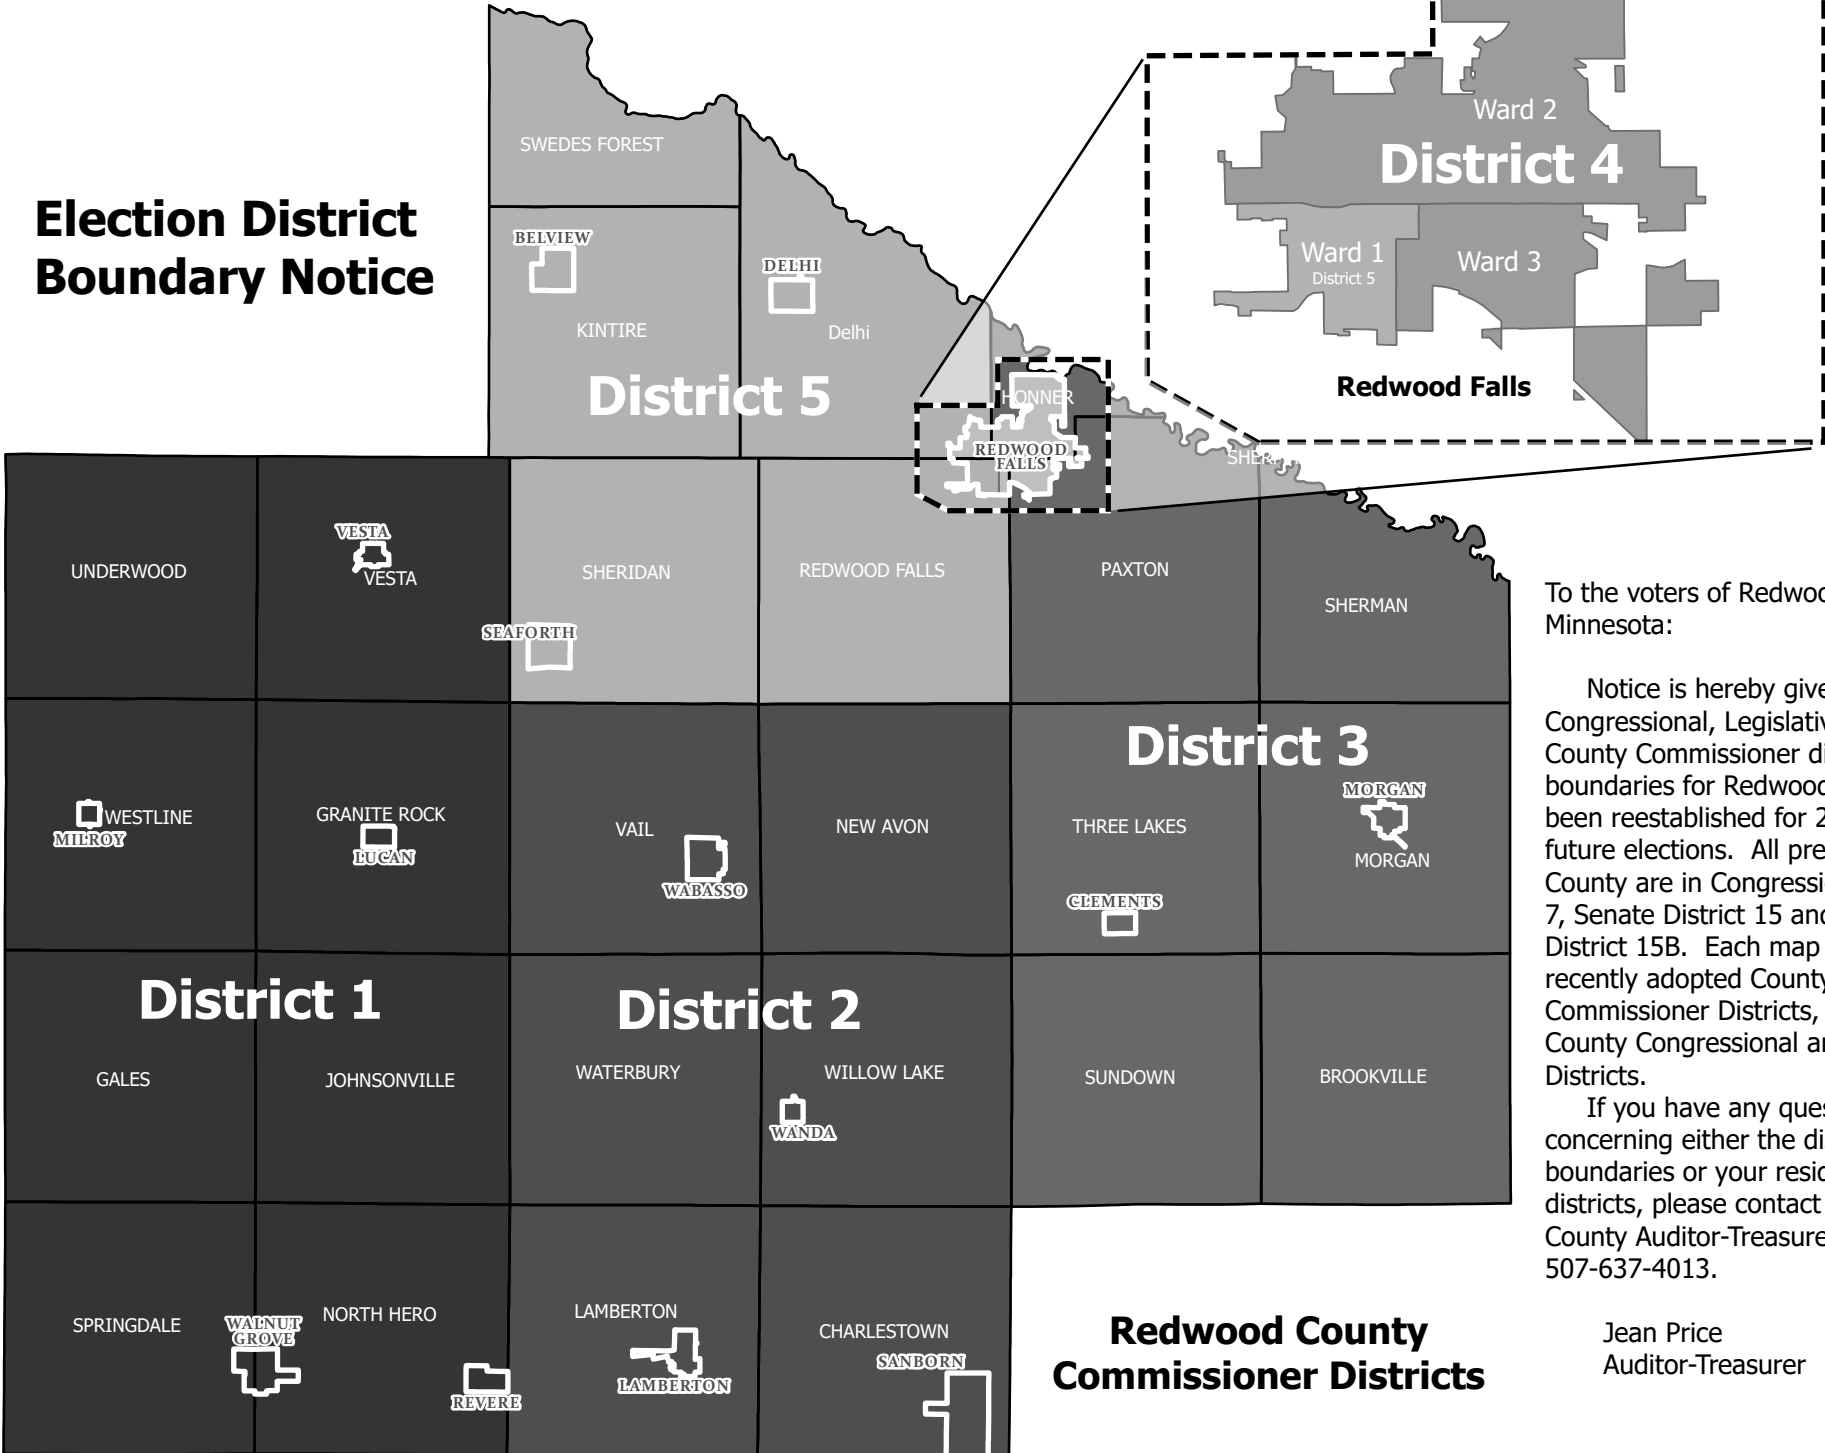

## Election District Boundary Notice

To the voters of Redwood County, Minnesota:

Notice is hereby given that the Congressional, Legislative and County Commissioner district boundaries for Redwood County have been reestablished for 2022 and future elections. All precincts in the County are in Congressional District 7, Senate District 15 and Legislative District 15B. Each map represents recently adopted County Commissioner Districts, and Redwood County Congressional and Legislative Districts.