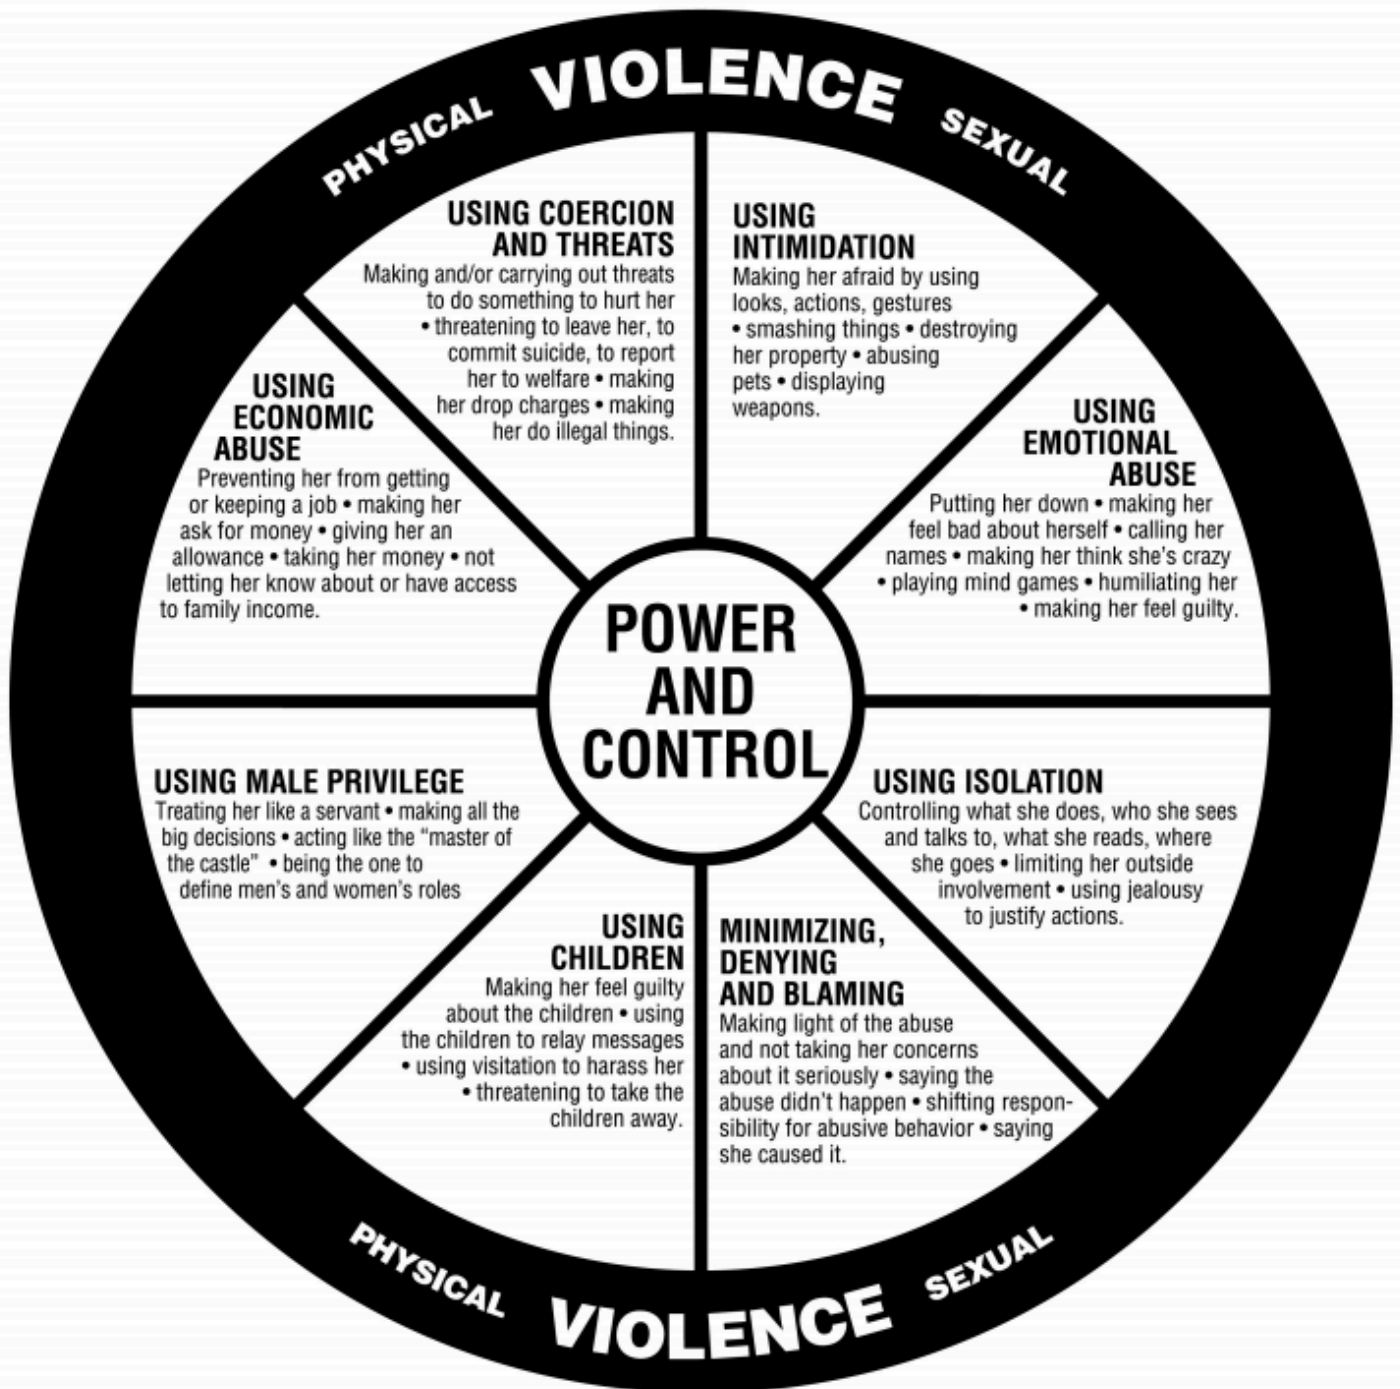

Power and Control

The Power and Control Wheel diagram below assumes she/her pronouns for survivors and he/him pronouns for partners. However, the abusive behavior it details can happen to people of any gender or sexuality.

The Power and Control Wheel was created by the Domestic Abuse Intervention Project in Duluth, MN.